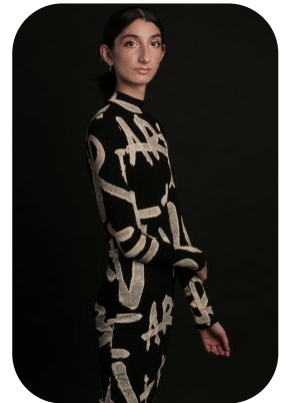

Additional Talents:

GUITAR - PIANO

ART - PAINTER